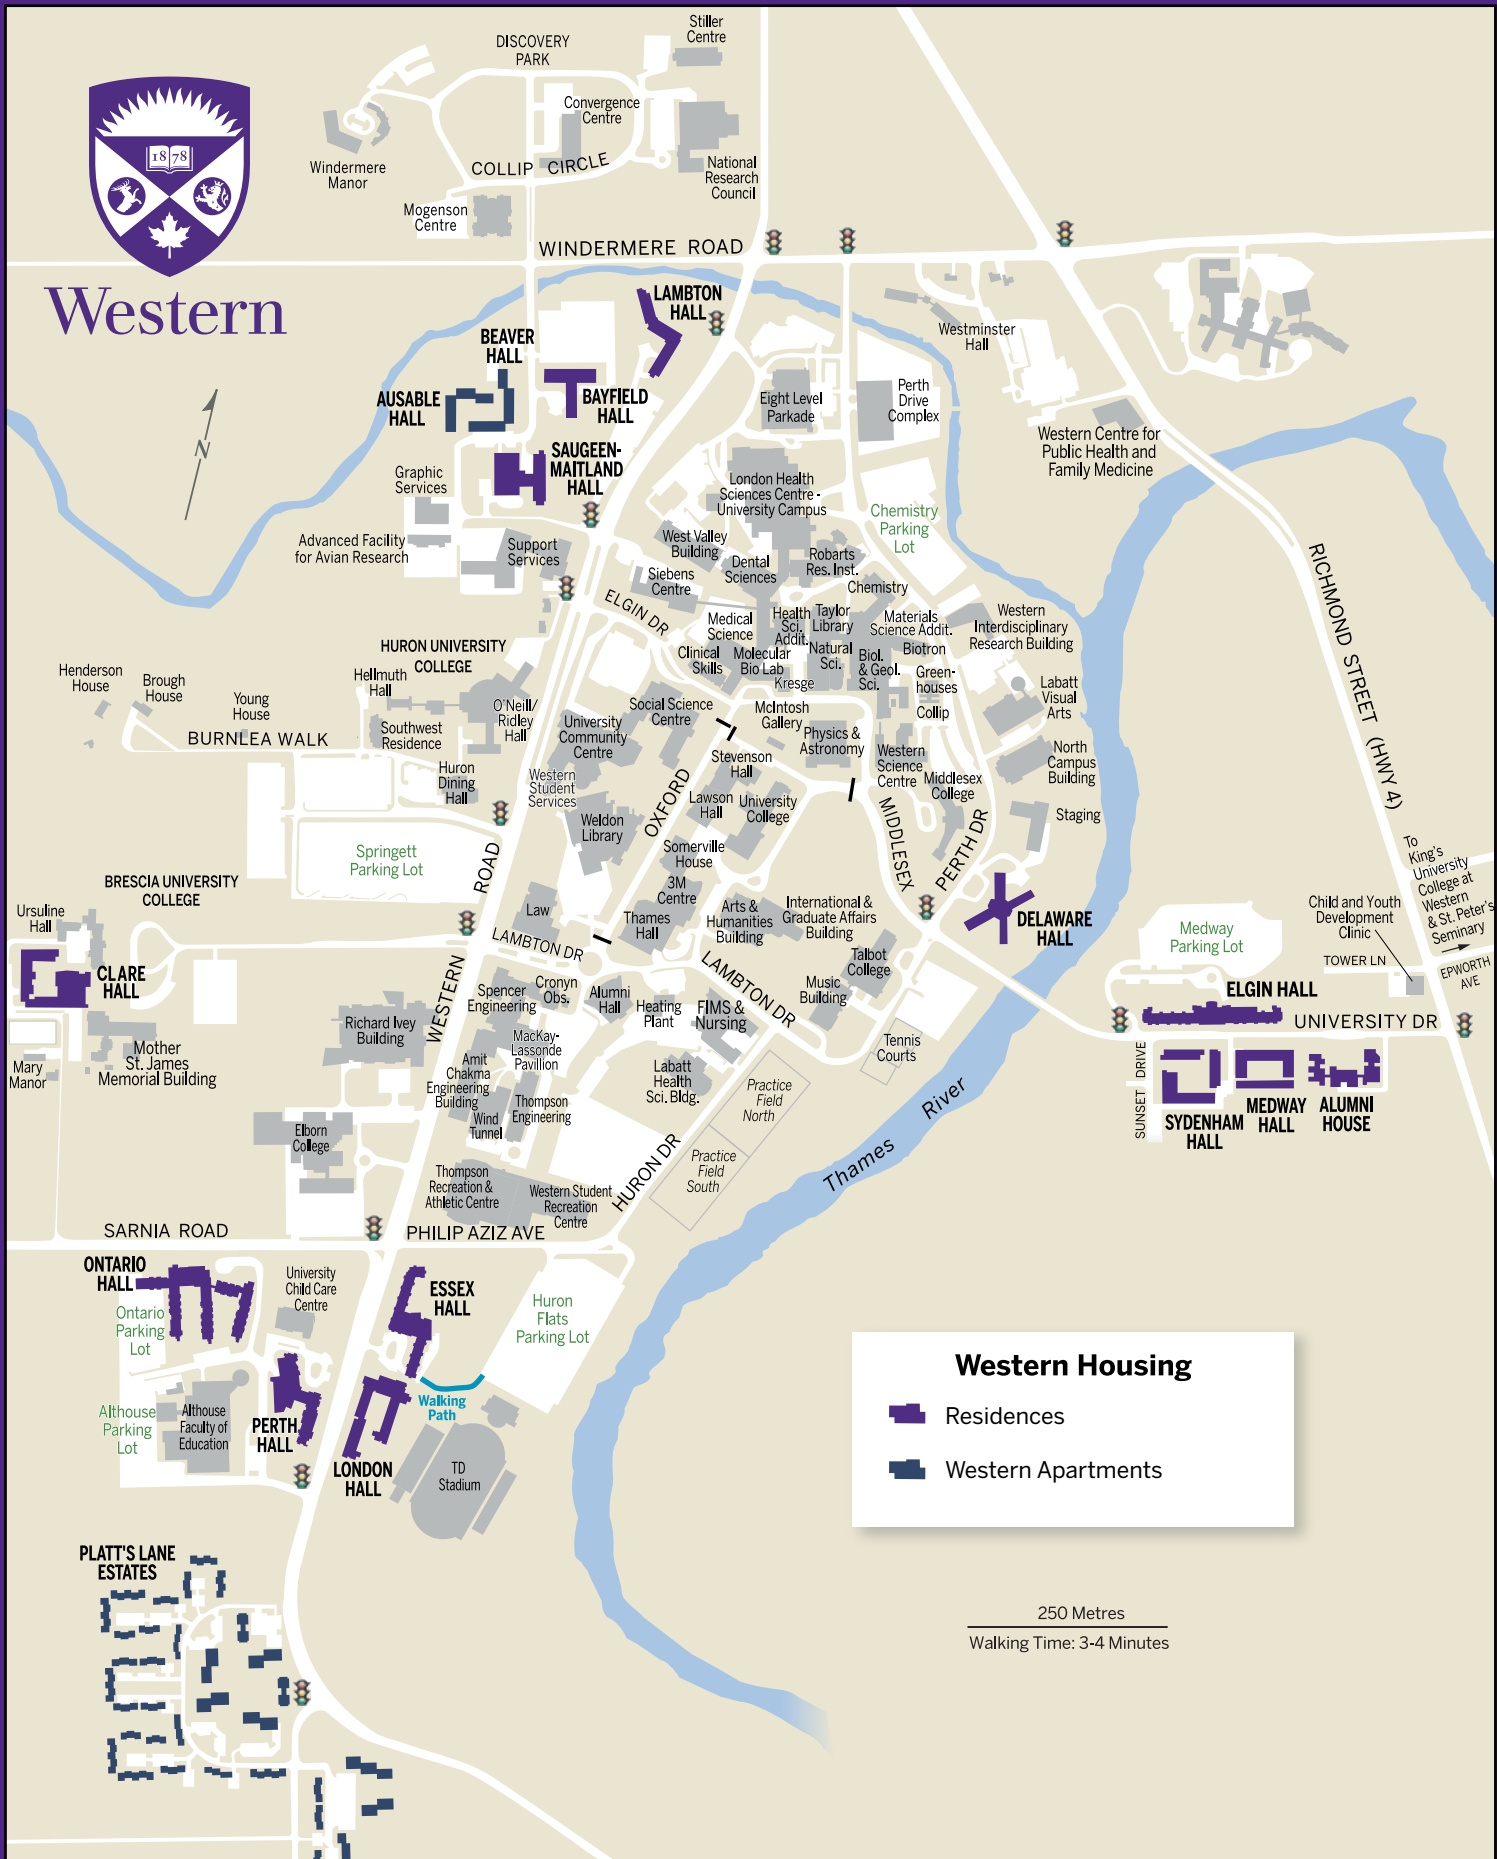

Western

Western Housing

- Residences
- Western Apartments

250 Metres
Walking Time: 3-4 Minutes

ONTARIO HALL
Ontario Parking Lot
Althouse Parking Lot
Althouse Faculty of Education
PERTH HALL

ESSEX HALL
Walking Path
Huron Flats Parking Lot
LONDON HALL
TD Stadium

ELGIN HALL
Medway Parking Lot
SYDENHAM HALL
MEDWAY HALL
ALUMNI HOUSE

Brescia University College
Ursuline Hall
CLARE HALL
Mother St. James Memorial Building
Mary Manor

Huron University College
Helmuth Hall
Southwest Residence
Huron Dining Hall
Weldon Library
Western Student Services
University Community Centre

Ausable Hall
Graphic Services
Advanced Facility for Avian Research
Support Services

Beaver Hall
Bayfield Hall
Saugeen-Maitland Hall

DISCOVERY PARK
Stiller Centre
Convergence Centre
National Research Council
WINDERMERE ROAD
COLLIP CIRCLE
Windermere Manor
Mogenson Centre

University Dr
Sunset Drive
Elgin Dr
Huron Dr
Lambton Dr
University Dr
Tennis Courts
Practice Field North
Practice Field South
Huron Recreation & Athletic Centre
Western Student Recreation Centre
Philip Aziz Ave
Sarnia Road