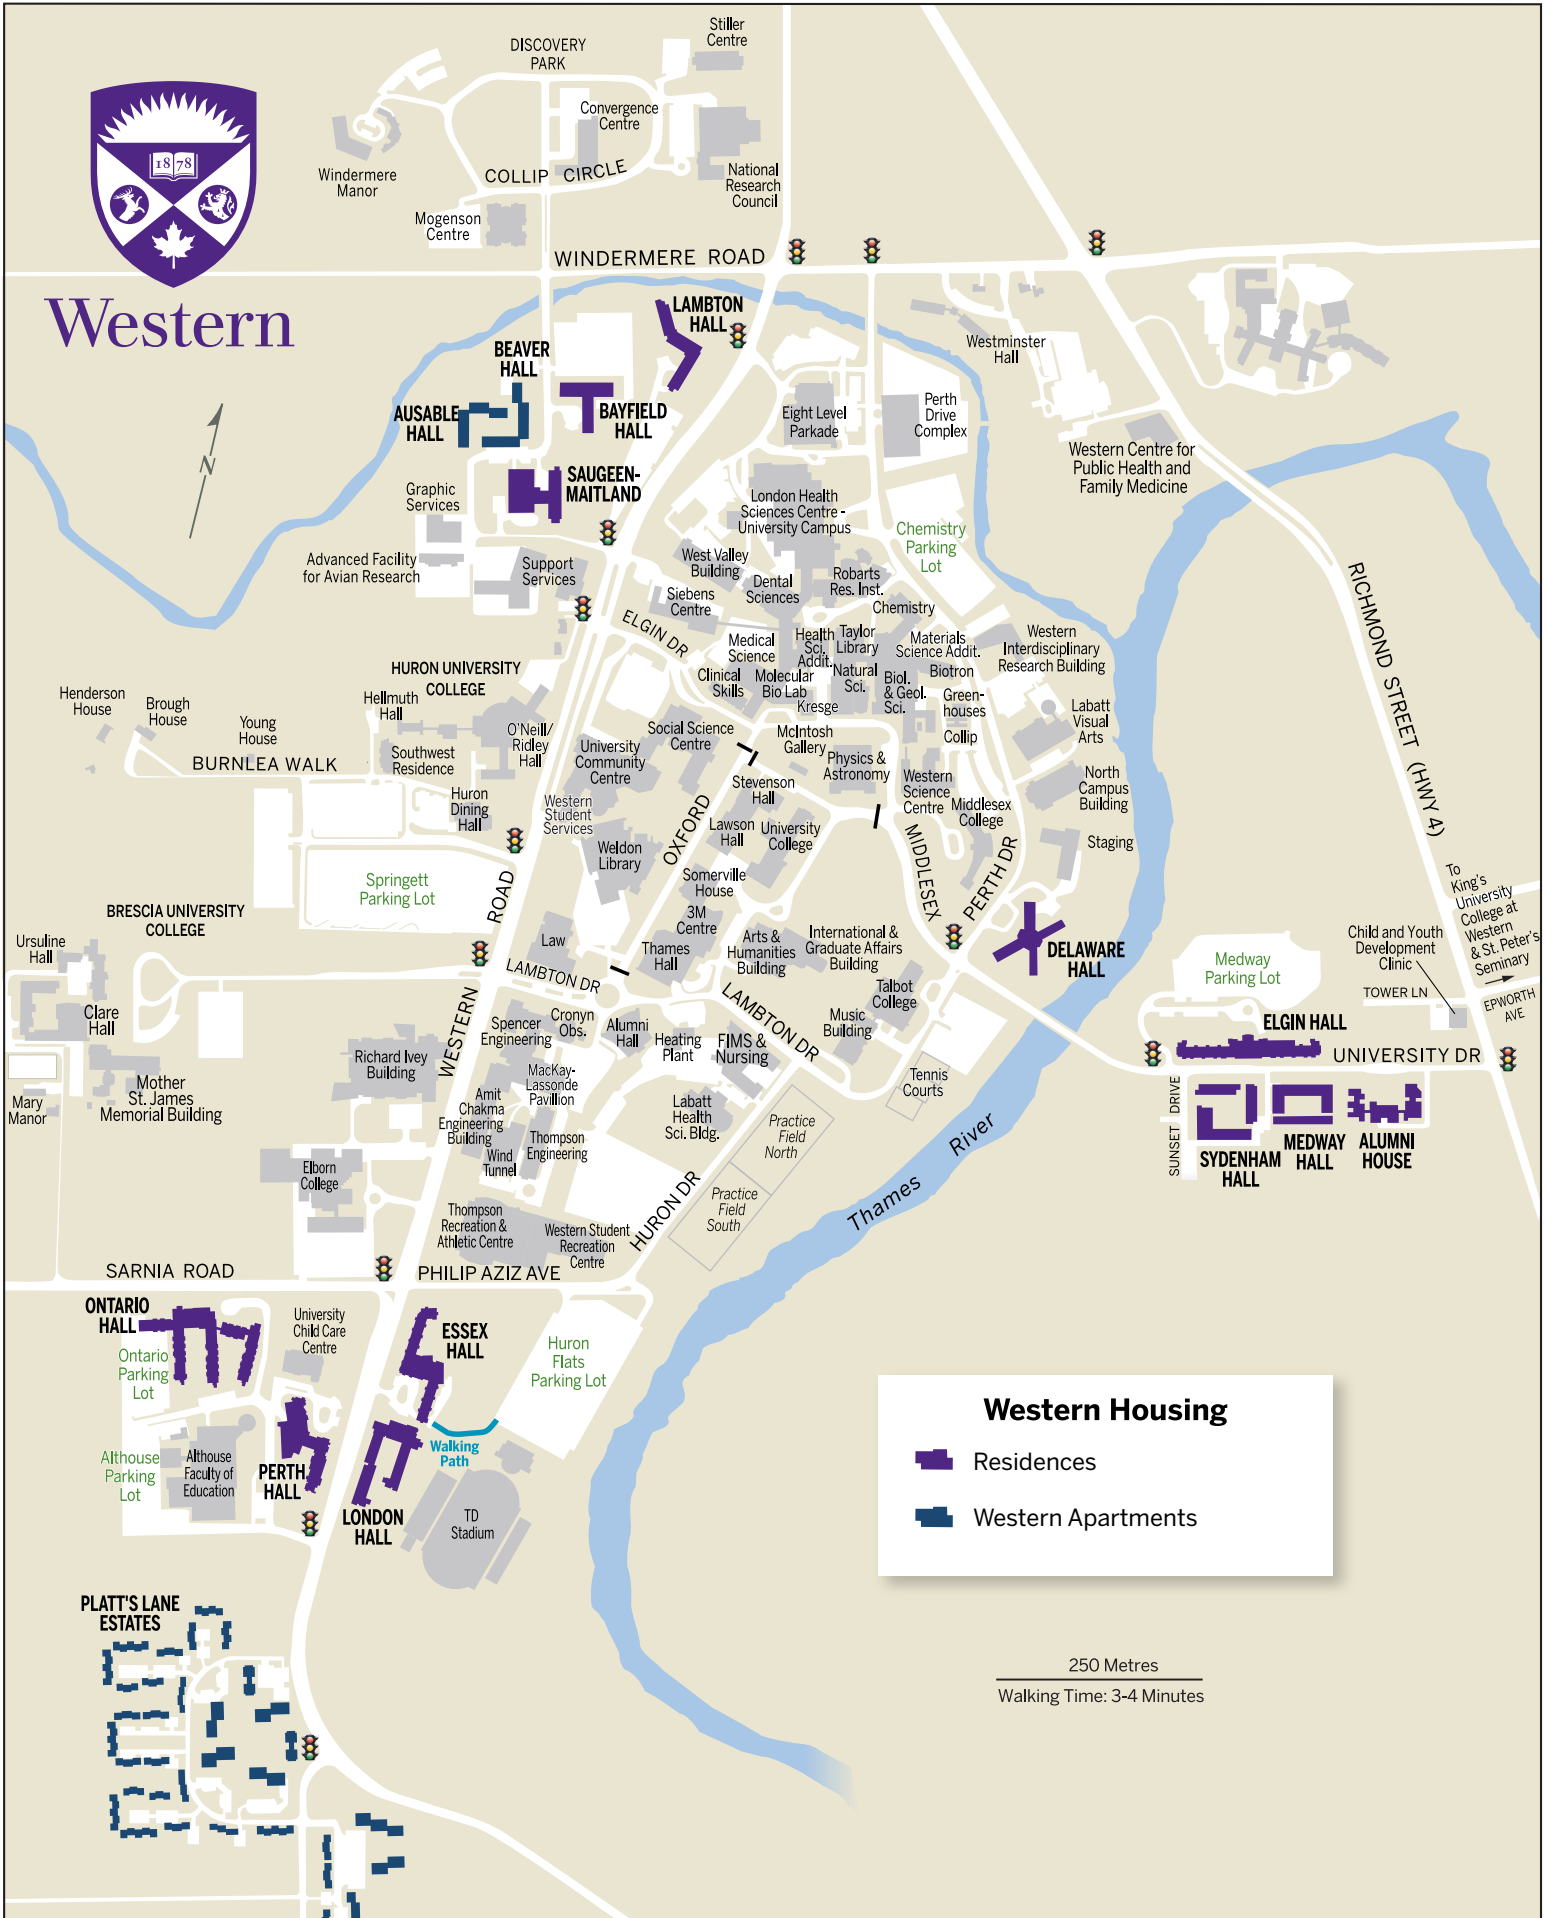

Western

Western Housing

-  Residences
-  Western Apartments

250 Metres
Walking Time: 3-4 Minutes